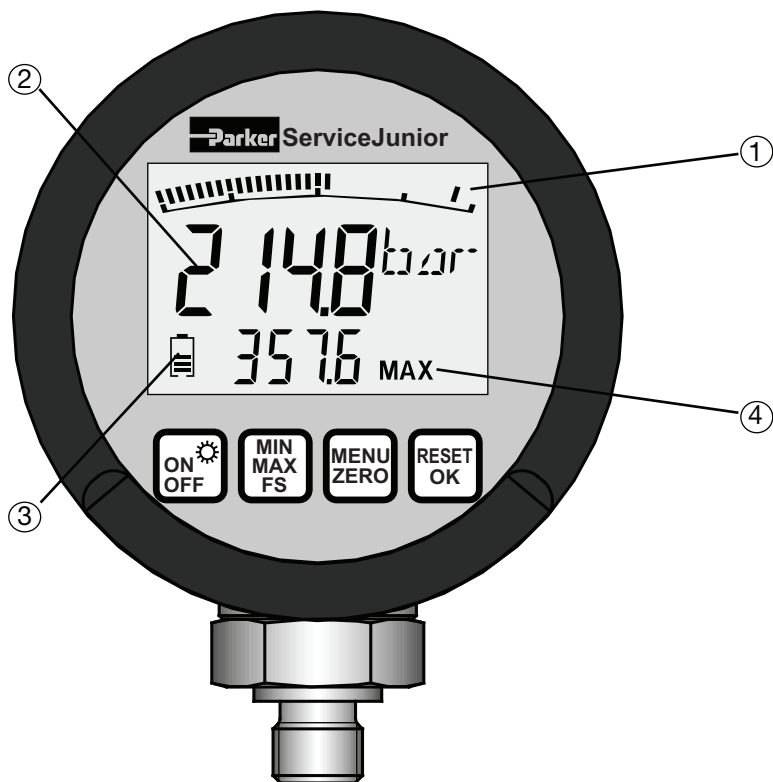

- ① Display with bar-graph due to peak & hold function
- ② Actual value back-lit display (15 mm)
- ③ Battery level display
- ④ Display of MIN/MAX or Full Scale Range display (FS)

Menu functions

- On/off switch
  Back-lit display
- Minimum/maximum value
  FullScale
- Menu: auto shut-off
  Choice of units
  Zero: Zero point equalisation
- Delete MIN/MAX value
  Confirm menu function

Digital Pressure Gauge	ServiceJunior	ServiceJunior <i>wireless</i>
Range -1...016 bar 0 ... 100/400/600/1000 bar	SCJN-xxx-01	SCJNP-xxx-01-RC
Standard ServiceJunior delivery includes:	1 ServiceJunior (acc. to pressure range) 2 batteries 1.5 VDC AA alkaline 1 adaptor SCA-1/4-EMA-3	
ServiceJunior-Kit	SCJN-KIT-xxx	SCJNP-KIT-xxx-RC
1 Storage case	SCC-120	
1 ServiceJunior	SCJN-xxx-01	SCJNP-xxx-01-RC
1 Adaptor a PC incl. Software	—	SCSW-KIT-JN
with adaptors:		
1 1/4 BSPP female - M16x2 female	SCA-1/4-EMA-3	
1 M16x2 male - M16x2 male	SCA-EMA-3/3*	
1 Test hose assembly 1.500 mm (M16x2)	SMA3-1.500*	

* not available for 1.000 bar